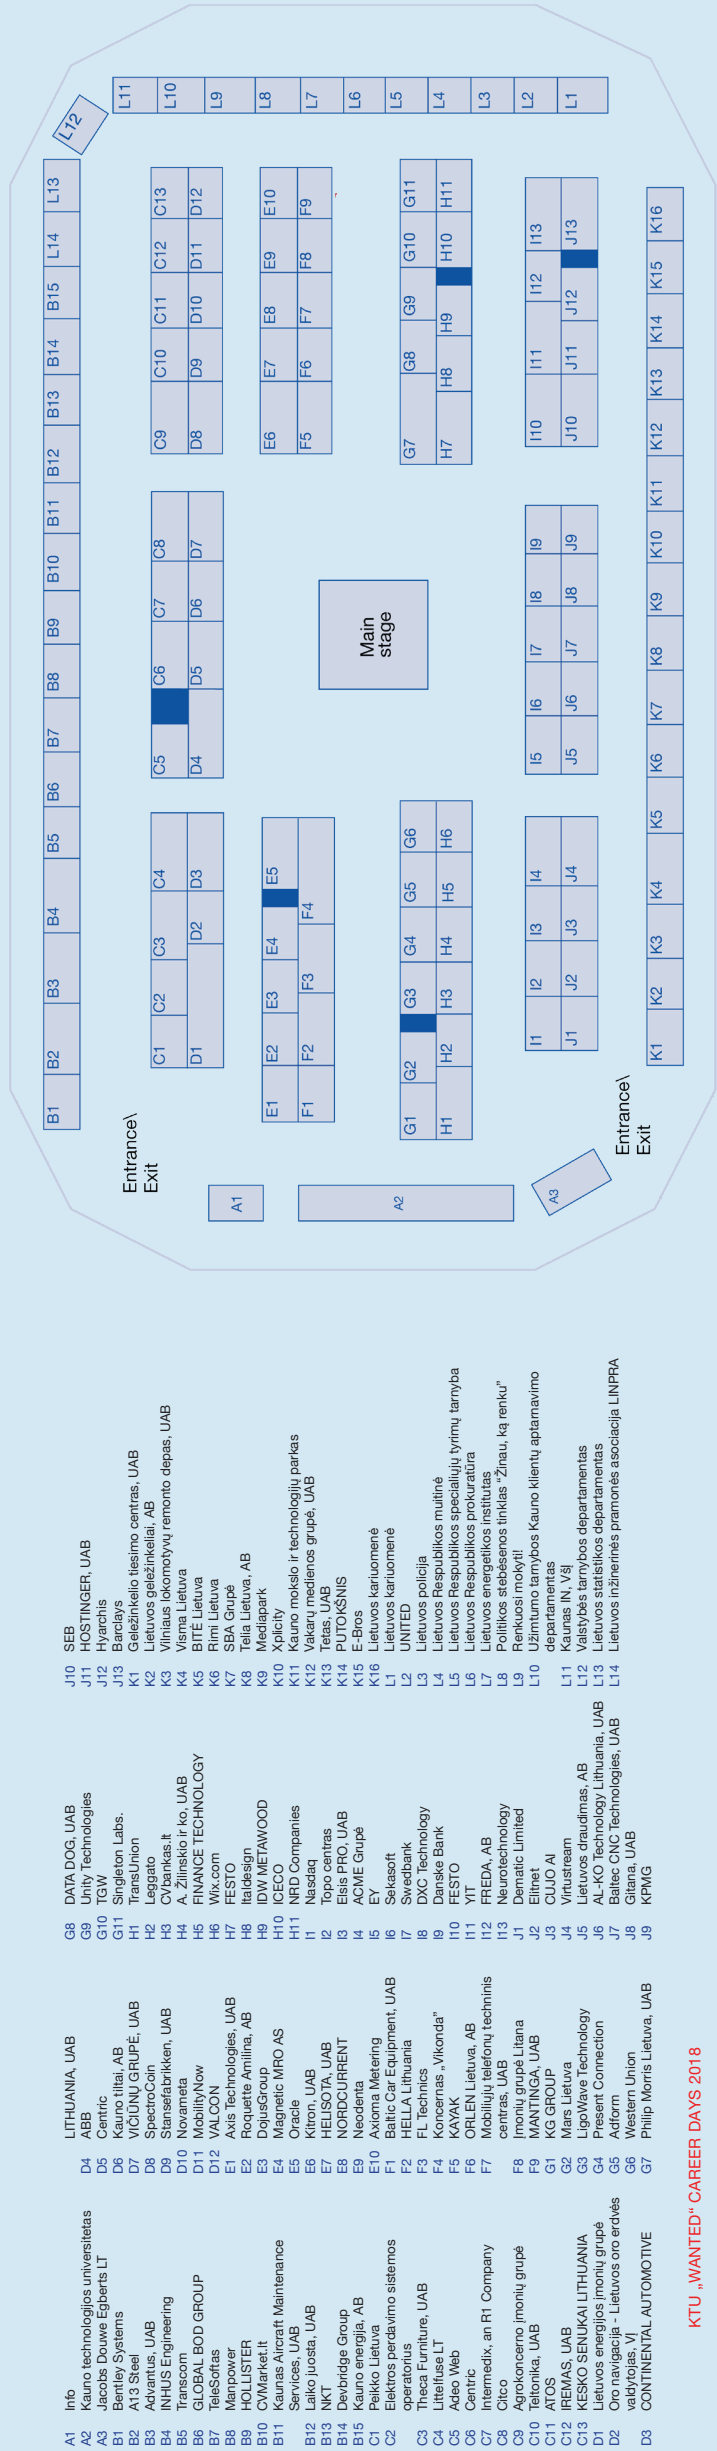

Company	Civil Engineering	Building Services Engineering	Construction Technology	Architecture, Heritage Studies
A. Žilinskio ir ko, UAB*	■	■	■	■
A13 Steel*	■	■	■	■
ABB*	■	■	■	■
ACME Grupe*	■	■	■	■
Adeo Web*	■	■	■	■
Adform*	■	■	■	■
Advantus, UAB*	■	■	■	■
Agrokoncerno imonių grupė	■	■	■	■
AL-KO Technology Lithuania, UAB*	■	■	■	■
ATOS*	■	■	■	■
Axioma Metering*	■	■	■	■
Axis Technologies, UAB*	■	■	■	■
Balttec CNC Technologies, UAB*	■	■	■	■
Baltic Car Equipment, UAB	■	■	■	■
Barclays*	■	■	■	■
Bentley Systems*	■	■	■	■
BITE Lietuva**	■	■	■	■
Centric*	■	■	■	■
Citco*	■	■	■	■
CONTINENTAL AUTOMOTIVE LITHUANIA, UAB*	■	■	■	■
CUJO AI*	■	■	■	■
CVbankas.lt**	■	■	■	■
CVMarket.lt	■	■	■	■
Danske Bank*	■	■	■	■
DATA DOG, UAB	■	■	■	■
Dematic Limited*	■	■	■	■
Devbridge Group*	■	■	■	■
DojusGroup	■	■	■	■
DXC Technology*	■	■	■	■
E-Bros*	■	■	■	■
EY*	■	■	■	■
Elektros perdavimo sistemos operatorius*	■	■	■	■
Elitnet	■	■	■	■
Elsis PRO, UAB*	■	■	■	■
FESTO*	■	■	■	■
FINANCE TECHNOLOGY	■	■	■	■
FL Technics*	■	■	■	■
FREDA, AB*	■	■	■	■
Geležinkelio tiesimo centras, UAB	■	■	■	■
Gitana, UAB	■	■	■	■
GLOBAL BOD GROUP	■	■	■	■
HELISOTA, UAB*	■	■	■	■
HELLA Lithuania*	■	■	■	■
Hyarchis*	■	■	■	■
HOLLISTER*	■	■	■	■
HOSTINGER, UAB	■	■	■	■
ICECO*	■	■	■	■
IDW METAWOOD*	■	■	■	■
YIT	■	■	■	■
Imonių grupė Litana	■	■	■	■
INHUS Engineering*	■	■	■	■
Intermedix, an R1 Company	■	■	■	■
IREMAS, UAB**	■	■	■	■
Italdesign*	■	■	■	■
Jacobs Douwe Egberts LT*	■	■	■	■
KAYAK*	■	■	■	■
Kaunas Aircraft Maintenance Services, UAB*	■	■	■	■
Kaunas IN, VšĮ*	■	■	■	■
Kauno energija, AB	■	■	■	■
Kauno mokslo ir technologijų parkas	■	■	■	■
Kauno technologijos universitetas	■	■	■	■
Kauno tiltai, AB	■	■	■	■
KESKO SENUKAI LITHUANIA	■	■	■	■
KG GROUP	■	■	■	■
Kitron, UAB*	■	■	■	■
Koncernas „Vikonda“	■	■	■	■
KPMG	■	■	■	■
Laiko juosta, UAB*	■	■	■	■
Leggato	■	■	■	■
Lietuvos draudimas, AB	■	■	■	■
Lietuvos energetikos institutas*	■	■	■	■
Lietuvos energijos imonių grupė**	■	■	■	■
Lietuvos geležinkeliai, AB	■	■	■	■
Lietuvos inžinerinės pramonės asociacija LINPRA*	■	■	■	■
Lietuvos kariuomenė**	■	■	■	■
Lietuvos policija	■	■	■	■
Lietuvos respublikos muitinė	■	■	■	■
Lietuvos Respublikos prokuratūra*	■	■	■	■
Lietuvos Respublikos specialiųjų tyrimų tarnyba	■	■	■	■
Lietuvos statistikos departamentas	■	■	■	■
LigoWave Technology*	■	■	■	■
Littelfuse LT*	■	■	■	■
Magnetic MRO AS*	■	■	■	■
Manpower*	■	■	■	■
MANTINGA, UAB*	■	■	■	■
Mars Lietuva*	■	■	■	■
Mediapark	■	■	■	■
MobilityNow*	■	■	■	■
Mobiliųjų telefonų techninis centras, UAB	■	■	■	■
Nasdaq*	■	■	■	■
Neodenta*	■	■	■	■
Neurotechnology*	■	■	■	■
NKT*	■	■	■	■
NORDCURRENT*	■	■	■	■
Novameta	■	■	■	■
NRD Companies*	■	■	■	■
Oracle*	■	■	■	■
ORLEN Lietuva, AB	■	■	■	■
Oro navigacija - Lietuvos oro erdvės valdytojas, VĮ*	■	■	■	■
Peikko Lietuva*	■	■	■	■
Philip Morris Lietuva, UAB*	■	■	■	■
Politikos stebėsenos tinklas „Žinau, ką renku“**	■	■	■	■
Present Connection*	■	■	■	■
PUTOKŠNIS	■	■	■	■
Renkuosi mokyt!*	■	■	■	■
Rimi Lietuva	■	■	■	■
Roquette Amilina, AB*	■	■	■	■
SBA Grupe	■	■	■	■
SEB*	■	■	■	■
Sekasoft*	■	■	■	■
Singleton Labs.*	■	■	■	■
SpectroCoin*	■	■	■	■
Stansfabrikken, UAB*	■	■	■	■
Swedbank*	■	■	■	■
TeleSoftas*	■	■	■	■
Telia Lietuva, AB*	■	■	■	■
Teltonika, UAB	■	■	■	■
Tetas, UAB	■	■	■	■
TGW	■	■	■	■
Theca Furniture, UAB*	■	■	■	■
Topo centras	■	■	■	■
Transcom*	■	■	■	■
TransUnion*	■	■	■	■
UNITed: AIESEC in KTU*	■	■	■	■
UNITed: Doktorantų draugija*	■	■	■	■
UNITed: Inžinerinis klubas „Aurochs“**	■	■	■	■
Unity Technologies	■	■	■	■
Užimtumo tarnybos Kauno klientų aptarnavimo departamentas	■	■	■	■
Vakarų medienos grupė, UAB	■	■	■	■
VALCON*	■	■	■	■
Valstybės tarnybos departamentas	■	■	■	■
VICIŪNŲ GRUPĖ, UAB	■	■	■	■
Vilniaus lokomotyvvų remonto depas, UAB	■	■	■	■
Virtustream*	■	■	■	■
Visma Lietuva	■	■	■	■
Western Union*	■	■	■	■
Wix.com*	■	■	■	■
Xplicity*	■	■	■	■